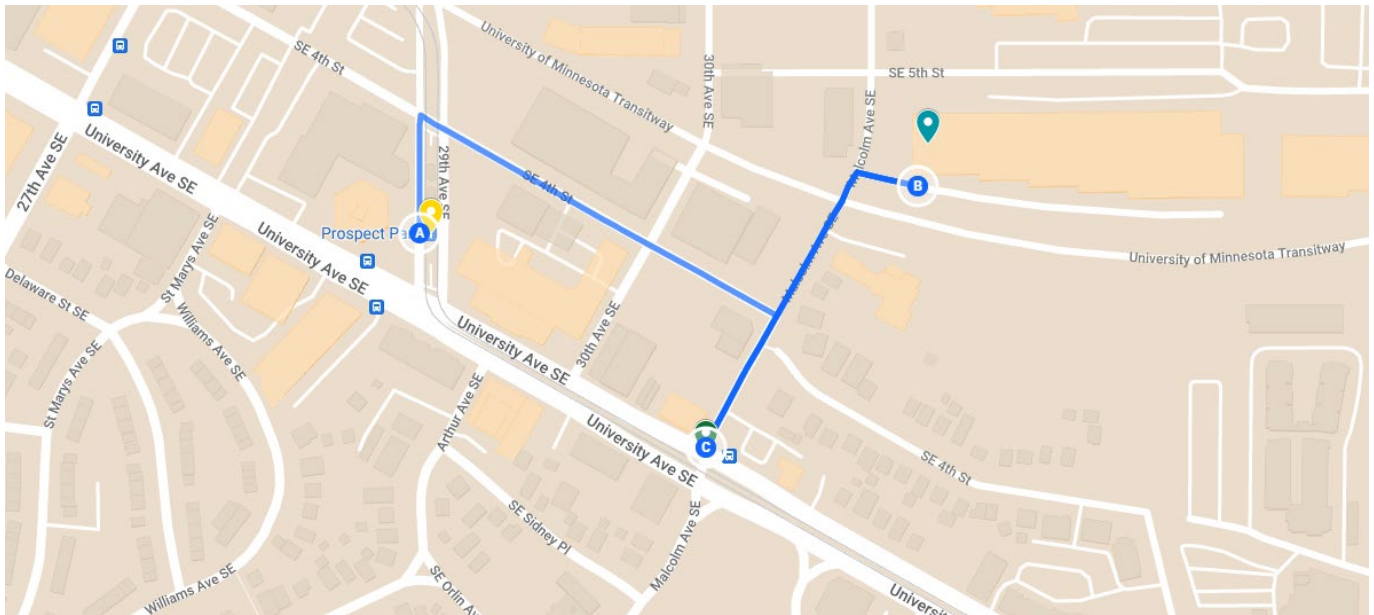

## About Our Location Headquarters:

All in-person classes for MTFS Learn will be held at our headquarters in Minneapolis. Our offices are open Monday-Friday 7:00 am – 3:30 pm. **Any visit to the MTFS Headquarters is by appointment only.**

### Our Address:

504 Malcolm Ave SE, Suite 100

Minneapolis, MN 55414

We have free onsite parking.

### Public Transportation Information:

**Metro:** Green Line Prospect Park Station (6 min walk)

**Bus Route:** 33 at University Ave SE & Malcolm Ave SE (3 min walk)

**Key:** Prospect Park Station **A** | Our Office **B** | University Ave SE & Malcolm Ave SE Bus Stop **C**

Also accessible by Bus Route 63 at Berry St & University Ave (10 min walk), Route 30 at University Ave & Berry St (10 min walk), and Route 6 at 27<sup>th</sup> Ave SE & University Ave (10 min walk). Bus passes for training students are available upon request.